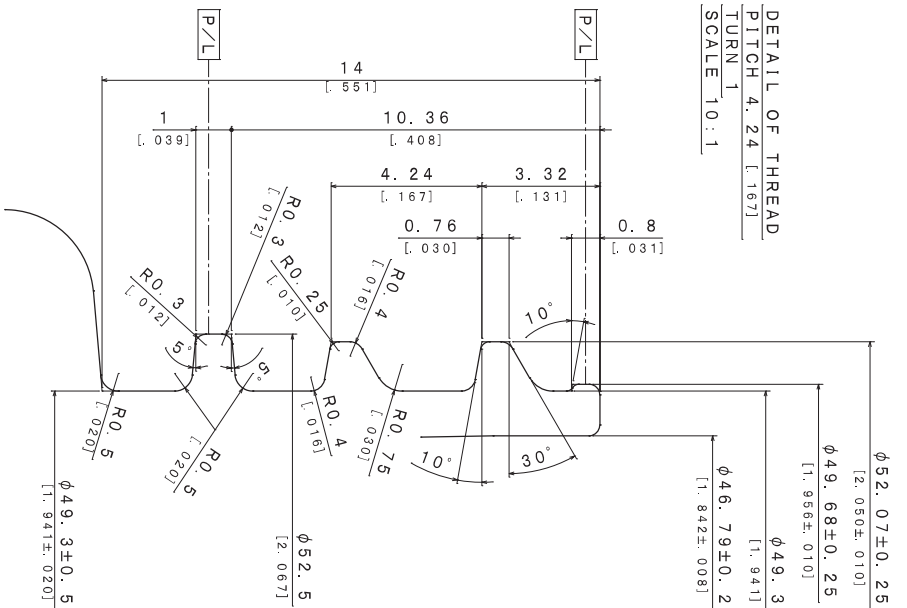

DETAIL OF THREAD
PITCH 4.24 [1.671]
TURN 1
SCALE 10:1